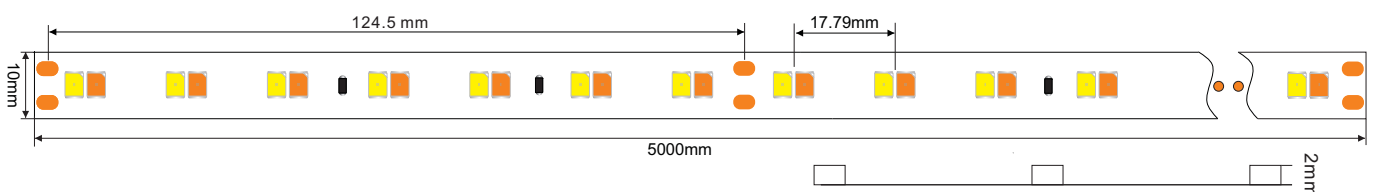

## 2835 CCT LED Strip

**LC-CT2835WW/W112XM10W-24V**

Making	Date	Version
LED Color	2018.4.8	V1.1

**LED Strip Picture**

**Radiation Diagram**

**LED Strip dimension**