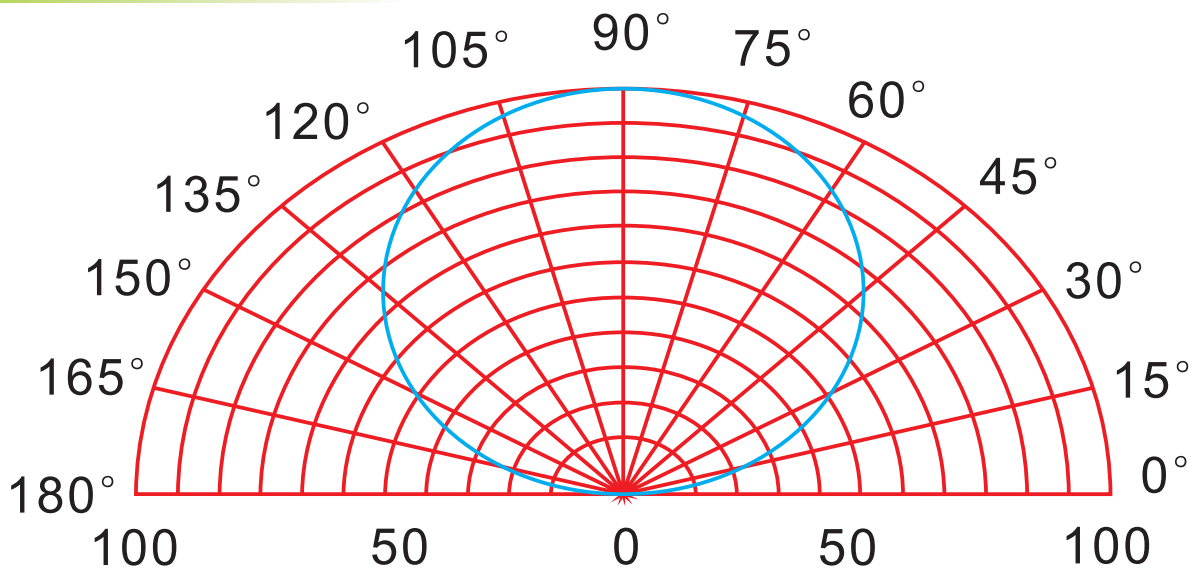

## 2835 CCT LED Strip

**LC-CT2835WW/W112XM10W-24V**

Making	Date	Version
LED Color	2018.4.8	V1.1

**LED Strip Picture**

**Radiation Diagram**

**LED Strip dimension**

### Chroma Parameters

Chro.Coor.:x=0.3097      y=0.3395      u=0.1919      v=0.3156      duv=0.0099  
CCT: 6583K      Dominant Wave.:495.1nm      Purity:7.6%  
Flux RGB Ratio:R=12.4%,G=83.5%,B=4.1%      Peak Wave:452.8nm      Half Width:25.1nm