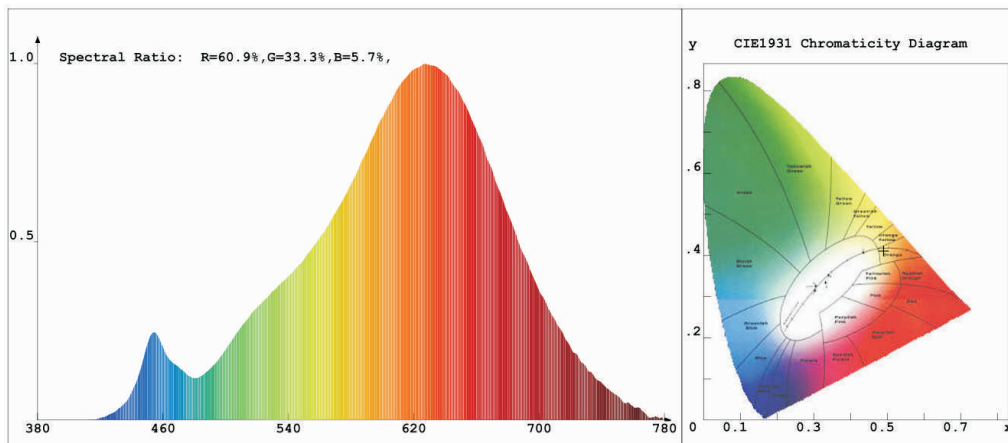

2835 Warm White LED Test Report

Chroma Parameters

Chro.Coor.:x=0.4903   y=0.4110   u=0.2821   v=0.3547   duv=-0.0013
CCT: 2328K   Dominant Wave.:586.8nm   Purity:70.5%
Flux RGB Ratio:R=29.9%,G=69.0%,B=1.1%   Peak Wave:626.7nm   Half Width:128.1nm

Rendering Index:Ra= 82.5

R1 =81 R2 =91 R3 =96 R4 =81 R5 =82 R6 =89 R7 =82 R8 =58
R9 =5 R10=79 R11=80 R12=74 R13=83 R14=98 R15=74

Photo Parameters

Flux:16.85lm   Effi.:89.7lm/W   Radiant:62.1mW   Iv:0.0mcd
Efficiency:0.043   Effi Level:A++ (EU 874-2012)

Ele. Parameters

Forward Current:If=60.0mA   Forward Voltage:Vf=3.13V
Reverse Voltage:Vr=5.00V   Reverse Current:Ir=0.00uA