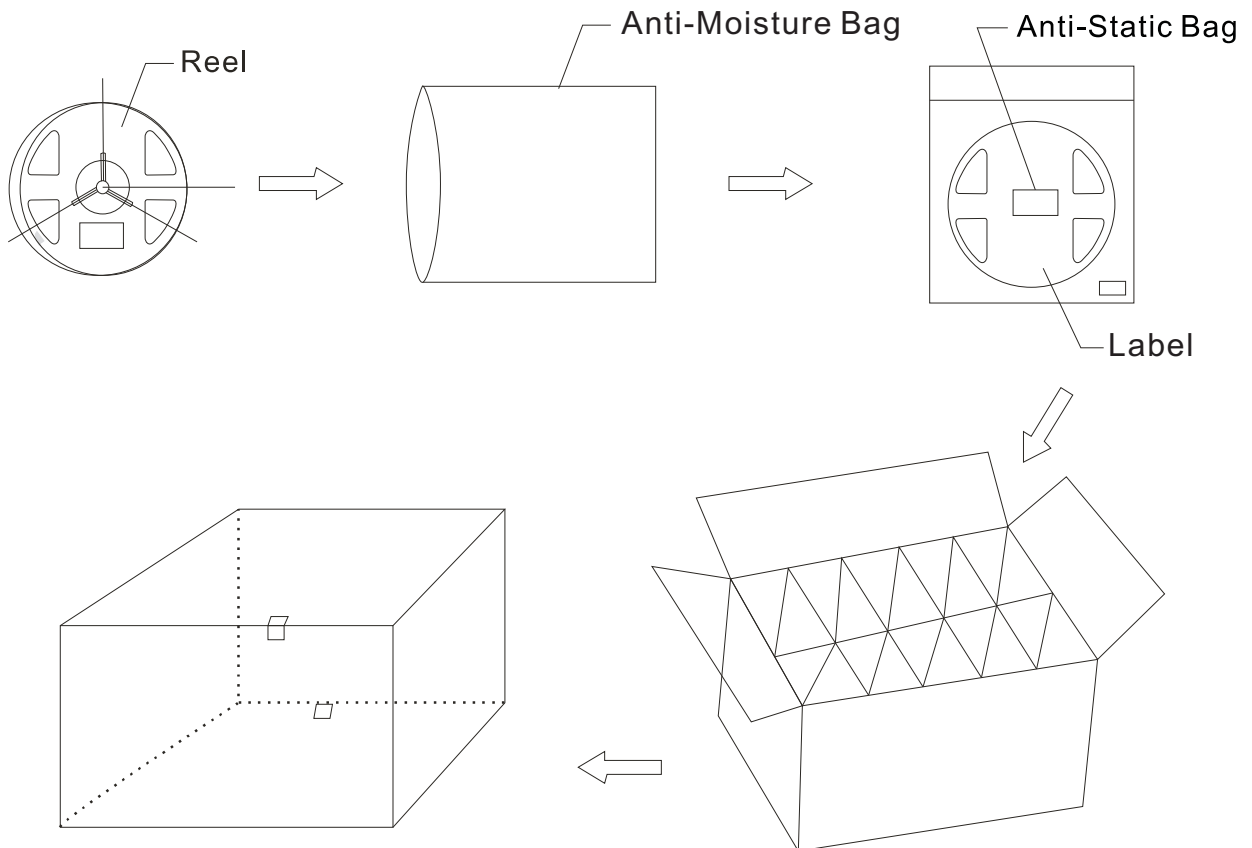

LED Strip Specification

Product Model	Product Description	IP Rating	Color	Color temperature /wavelength	CRI	Lumen/LED
LC-CT2835 WW/W112X M10W-24V	SMD2835, 112LED/M, DC24V, 17.3W/M, 10MM White PCB, 5M/Roll	IP33	WW	W:6000-6500K WW:2800-3200K	>80	22-24LM
		IP65			>90	20-22LM
		IP67	W		>95	18-20LM
		IP68	>97		16-18LM	

Packing