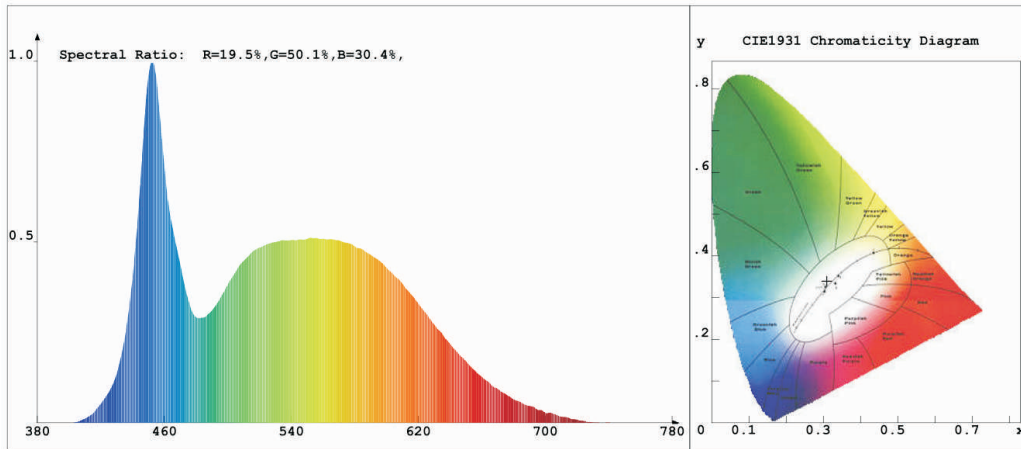

## 2835 CCT LED Strip

**LC-CT2835WW/W112XM10W-24V**

Making	Date	Version
LED Color	2018.4.8	V1.1

**LED Strip Picture**

**Radiation Diagram**

**LED Strip dimension**

### Chroma Parameters

Chro.Coor.:x=0.3097      y=0.3395      u=0.1919      v=0.3156      duv=0.0099  
CCT: 6583K      Dominant Wave.:495.1nm      Purity:7.6%  
Flux RGB Ratio:R=12.4%,G=83.5%,B=4.1%      Peak Wave:452.8nm      Half Width:25.1nm